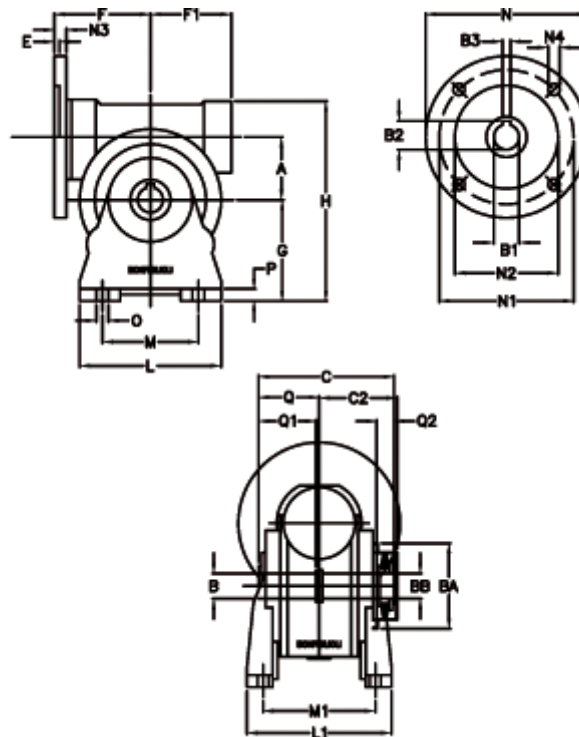

Article number: 390204403522836

Description: Worm Gear with Torque Limiter  
VF 44-L2-A-35-P71B14

## Measures

a = 44.60	C2 = 48	L1 = 98.0	O = 8.5
B = 18	Description = VF 44A-xx-71B14	m = 52	P = 10
B1 E7 = 14	E = 2.0	M1 = 81.0	Q = 32.0
B2 = 16.3	F = 65	N = 105	Q1 = 32
B3 H9 = 5	F1 = 54	N1 = 85	Q2 = 12
BA = 40	g = 72	N2 = 70	
BB H7 = 11	H = 143	N3 = 10.0	
C = 79	L = 90	N4 = 7	